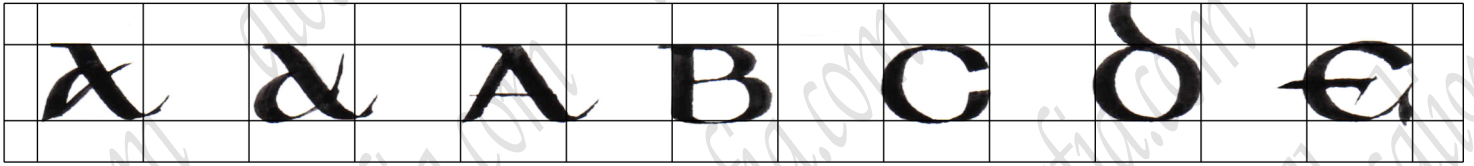

# UNCIAL LETTER

This Uncial letter template has been made with a calligraphic pen Brause 2.5 mm. We recommend to use a pen or calligraphy marker rectum whose width is 2.5 mm and keep it at an angle between 0° and 15°.