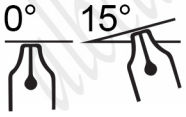

UNCIAL LETTER

N	O	P	Q	R	S	T
---	---	---	---	---	---	---

This Uncial letter template has been made with a calligraphic pen Brause 2.5 mm. We recommend to use a pen or calligraphy marker rectum whose width is 2.5 mm and keep it at an angle between 0° and 15°.