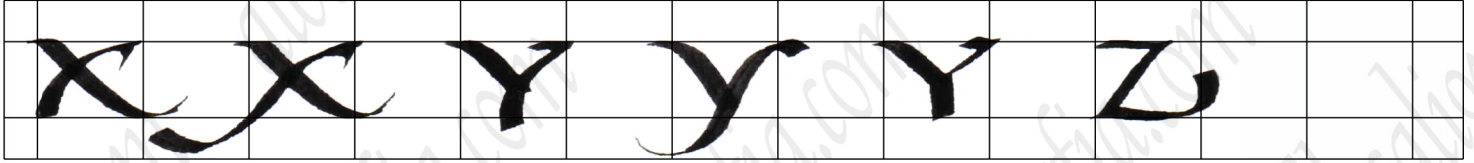

UNCIAL LETTER

This Uncial letter template has been made with a calligraphic pen Brause 2.5 mm. We recommend to use a pen o calligraphy marker rectum whose width is 2.5 mm and keep it at an angle between 0° and 15°.